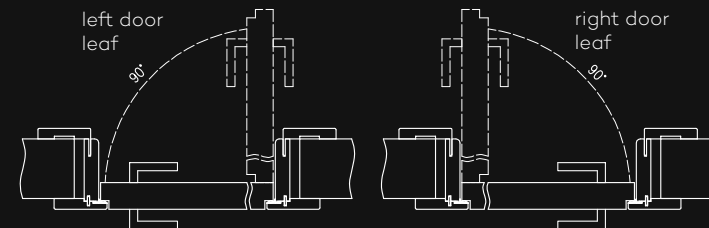

stan- dard	H	Hs	hw	HO	HCP	HCT
2043	2055	2054	2088	2103	2134	2158
2300	2312	2311	2345	2360	2391	2415

Extra charge for the third Estetic 1821 hinge for the height of 2043
The offer is valid from 05-06-2023.