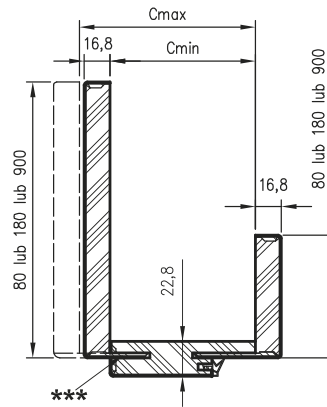

Application

The adjustable non-rebated door frame with angular panels is applicable to the CITY collection in glossy laminates in the non-rebated, turn-only single-leaf version.

SET CONTENTS

Main beam with wide architrave (80 mm) with small rounding angles of the cross-section profile (R2), horizontal beam with architrave panels, door gasket, a set of hinges, door frame assembly set with manual. Door frames are packed in cardboard boxes.

The set price contains the price of two vertical beams + the price of the upper beam with angular panels

horizontal cross-section of the lintel