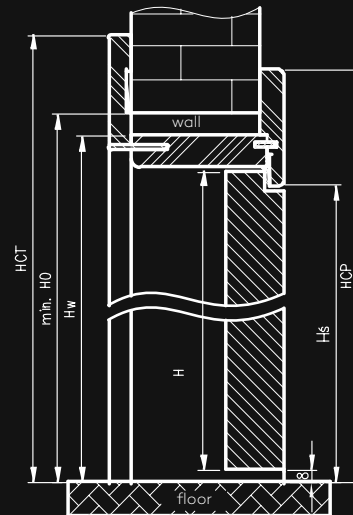

Application

The door frame applies to doors with inverted rebate, from **HAMPTON** and **SOL** collections.

SET CONTENTS

Main beam (horizontal and two vertical elements), T80 architrave (horizontal and two vertical), door seal, set of two Estetic 1821 hinges in 2043 mm and three hinges in 2300 mm, magnetic lock latch strike plate, door frame assembling elements set with manual. Door frames are packed in cardboard packaging.

Adjustable door frame with inverted rebate is made of high-quality wood-based board. From the display side, the door frame is covered with MATT foils, CPL laminate or painted with the highest quality acrylic UV varnishes. To ensure high quality of painted door frames, they are covered with a special material that forms a uniform base before painting. Its construction is adapted to the leaf thickness of 40 mm and can be assembled on walls with a thickness of 90 - 290 mm...

	A	C	D	E	F	S
60	625	694	724	785	834	644
70	725	794	824	885	934	744
80	825	894	924	985	1034	844
90	925	994	1024	1085	1134	944
100	1025	1094	1124	1185	1234	1044

stan- dard	H	Hs	hw	HO	HCP	HCT
2043	2055	2054	2088	2103	2134	2158
2300	2312	2311	2345	2360	2391	2415

Extra charge for the third Estetic 1821 hinge for the height of 2043
The offer is valid from 05-06-2023.