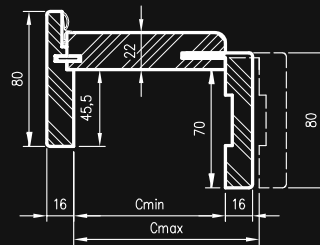

door frame profile

vertical cross-section of adjustable inverted rebate door frame