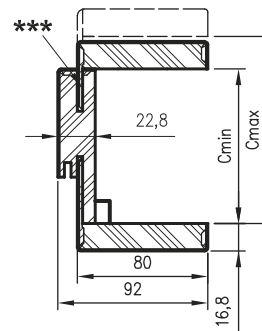

beam cross-section

* dimension for a door height of 2043 mm

** dimension for a door height of 2300 mm

Please note: the 075-095 frame has a shallower groove to allow it to be moved, for a wall with thickness of 75-89mm you will need to shorten the "tongue" component of the joint.

Gloss laminates were used in the non-rebated door frame with angular panels. It is an innovative acrylic laminate with a high degree of gloss, with a mirror reflection effect. In addition, the laminate has a perfectly smooth surface and increased scratch resistance...