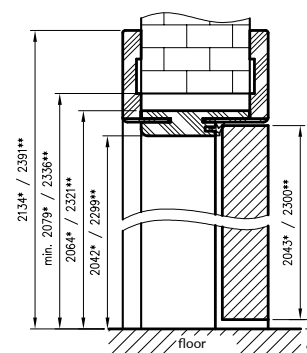

connection option of door frame:

45°

door frame angle connection option:

90°

horizontal cross section

D - required width of wall passage

vertical cross-section

required height of the wall opening 2079* / 2336 mm**