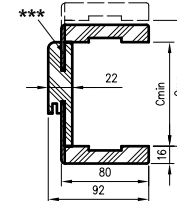

FOR DOUBLE DOOR LEAF DOORS

	A	C	D	E
120	1274	1318	1350	1458
130	1374	1418	1450	1558
140	1474	1518	1550	1658
150	1574	1618	1650	1758
160	1674	1718	1750	1858
170	1774	1818	1850	1958
180	1874	1918	1950	2058

FOR SINGLE-LEAF DOORS

	A	C	D	E
60	627	671	700	811
70	727	771	800	911
80	827	871	900	1011
90	927	971	1000	1111
100	1027	1071	1100	1211

* for a leaf size of 2043 mm, ** for a leaf size of 2300 mm

Please note: the 075-095 frame has a shallower groove to allow it to be moved, for a wall with thickness of 75-89mm you will need to shorten the "tongue" component of the joint

The prices also include 2 hinges with fixing plates for the height of 2043 and 3 for the height of 2300.

door frames price with connecting angle of 90° - extra charge

Extra charge for the third Estetic 80 hinge for the height of 2043

Double-leaf door frame price in the 2043 standard: +50%. (extra charge for the third hinge)

Price of the door frame for double leaf door in the 2300 norm: +50%.