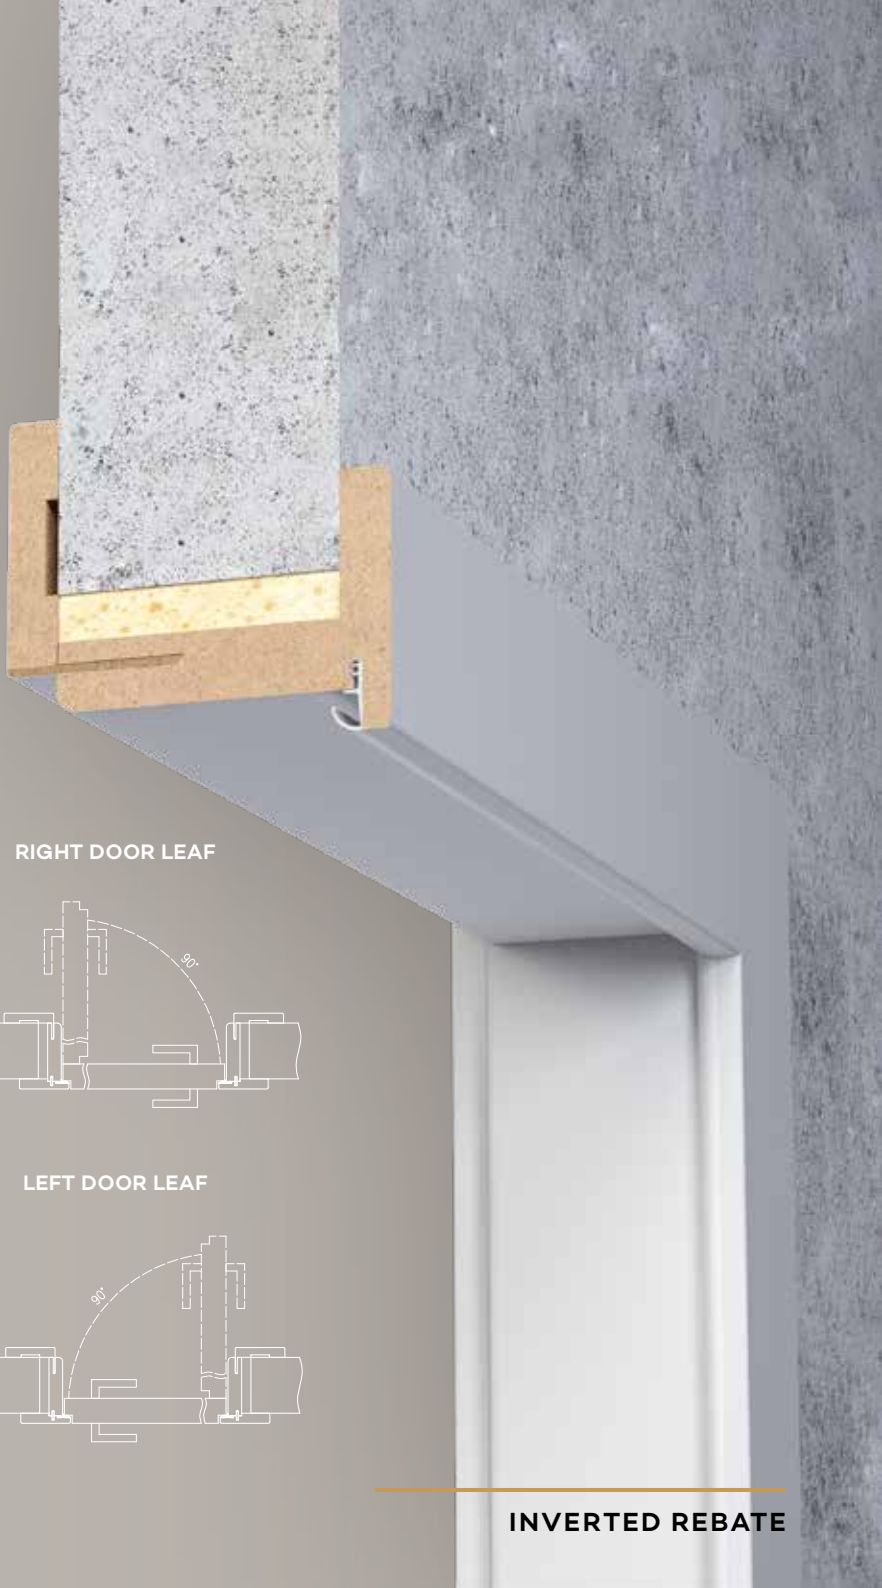

NOTICE: third Estetic 80 hinge for non-rebated doors in 2043mm (extra charge is added to the door frame's price)

UV ACRYLIC LACQUER

white RAL 9003

net price/gross price

INVERTED REBATE

NEW

INVERTED REBATE

Doors with inverted rebate are a perfect solution when designing interiors where we want to create a uniform plane of all doors, despite the different opening direction, outside or inside the room.

Adjustable door frame with inverted rebate is made of high-quality wood-based board. From the display side, the door frame is covered with MATT foils, CPL laminate or painted with the highest quality acrylic UV varnishes. To ensure high quality of painted door frames, they are covered with a special material that forms a uniform base before painting. Its construction is adapted to the leaf thickness of 40 mm and can be assembled on walls with a thickness of 90 - 290 mm...