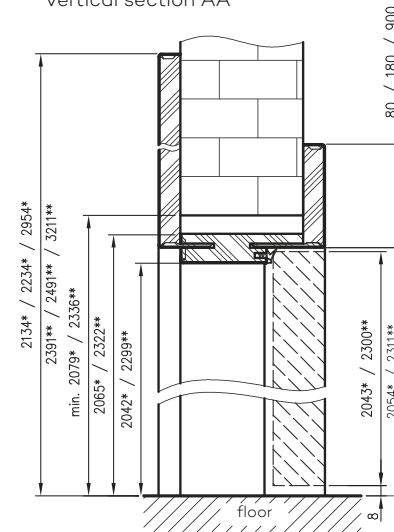

Vertical section AA

2043 standard price include 2 hinges with fastening plates.
Extra charge for the third Estetic 80 hinge for the height of 2043