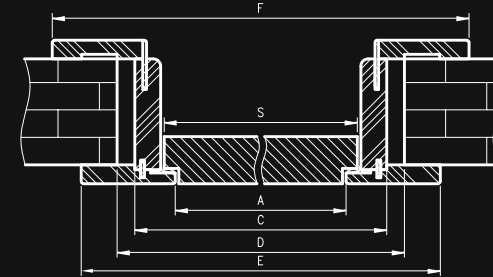

Adjustable door frame with inverted rebate is made of high-quality wood-based board. From the display side, the door frame is covered with MATT foils, CPL laminate or painted with the highest quality acrylic UV varnishes. To ensure high quality of painted door frames, they are covered with a special material that forms a uniform base before painting. Its construction is adapted to the leaf thickness of 40 mm and can be assembled on walls with a thickness of 90 - 290 mm...

horizontal cross-section of adjustable inverted rebate door frame

	A	C	D	E	F	S
60	625	694	724	785	834	644
70	725	794	824	885	934	744
80	825	894	924	985	1034	844
90	925	994	1024	1085	1134	944
100	1025	1094	1124	1185	1234	1044