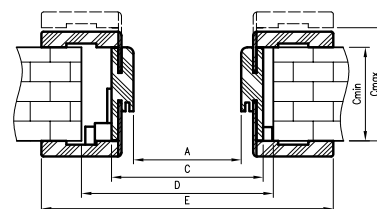

connection option of door frame:

45°

door frame angle connection option:

90°

horizontal cross section

D - required width of wall passage

vertical cross-section

required height of the wall opening 2079* / 2336 mm**