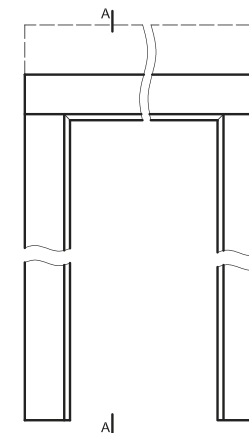

Vertical section AA

2043 standard price include 2 hinges with fastening plates.
Extra charge for the third Estetic 80 hinge for the height of 2043